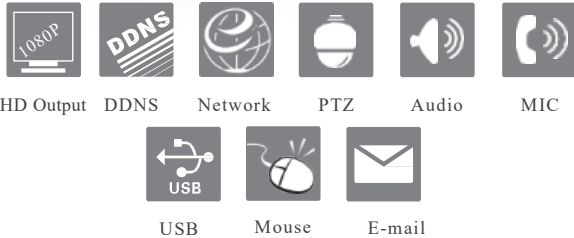

### 8-channel 1-disk HD video recorder

#### High performance and flexibility

- 8 CH TVI / AHD/CVI 1080P/1080P Lite/720P/WD1 video input
- 8 CH DVR supports 2 CH 1080P / 960P /720P IP video input by default
- 8CH analog video input can be switched to 8CH IP video input  
Adopt standard H.265 high profile compression format to get high-quality video at much lower bit rate
- Intuitive and user-friendly Graphics User Interface ( GUI ), window style operation by mouse
- Multi-mode recording: manual / timed / motion
- Playback : 4CH simultaneously playback
- Search: time slice, time, event, tag search
- Express and flexible backup via USB, network and so on
- Remote control via Web: preview, playback, backup, PTZ and configuration
- Support PTZ preset and auto cruise, up to 255 presets and 8 cruises