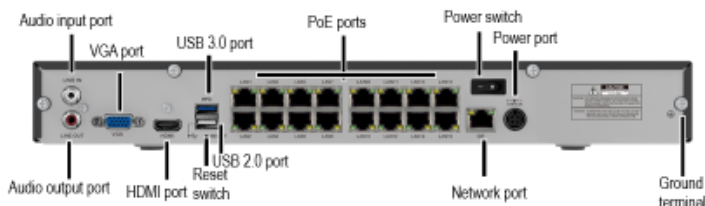

Physical Ports

Technical Specifications

Product Model	HWT-NVR800-A02-16P
Controllers	
CPU	32-bit multi-core high-performance processor
Memory	8 GB (DDR4)
Performance	
Video input	16 channels, 168 Mbit/s access
Video forwarding	128 Mbit/s
Playback/Download	128 Mbit/s playback
Local decoding	8MP (4K): 2-channel 30 fps; 4MP: 4-channel 30 fps; 2MP (1080p): 8-channel 30 fps The decoding performance deteriorates by 50% when the NVR800 works with HOLOWITS Cameras to enable the AI function.
Video output	
HDMI	One HDMI 1.4 port; resolutions: 1024 x 768, 1280 x 720, 1280 x 1024, 1440 x 900, 1920 x 1080, 2560 x 1440, 3840 x 2160
VGA	One VGA port; resolutions: 1024 x 768, 1280 x 720, 1280 x 1024, 1440 x 900, 1920 x 1080
Preview	1/4/6/8/9/10/12/13/14/16 panes
Storage capacity	
Disks	2
Disk port	SATA2.0
Disk type	4TB/6TB/8TB per port
Recording	
Recording mode	Manual recording, scheduled recording, motion detection-triggered recording, and recording triggered by I/O alarms
Recording playback	16-channel simultaneous playback; controls: fast forward (2x, 4x, 8x, or 16x) and slow-down (1/16x, 1/8x, 1/4x, or 1/2x)
Search mode	By time, recording type, or AI event
Download mode	In batches or by segment
Compatibility	
Video format	H.264/H.265
Audio format	G.711a/G.711u
Network protocols	TCP, UDP, RTP, RTSP, HTTP, DNS, SNMP, NTP, SMTP, and DHCP
Device access	HOLOWITS SDK and ONVIF
Web access	Compatible with Internet Explorer 9, 10, and 11
Management/Maintenance	
Management mode	Web and LDUI
Log type	Log functions: operation logs, system logs, alarm logs, parameter modification logs, recording logs, intelligent log check, and log storage
External ports	
Network port	1 x 10/100/1000 Mbit/s Ethernet port; 16 x PoE port (10/100 Mbit/s Ethernet port)
USB port	3 x USB ports (one USB 2.0 port on the front panel; one USB 2.0 port and one USB 3.0 port on the rear panel)
Audio input	1 channel, RCA port
Audio output	1 channel, RCA port
PoE	
Port	16 x 10/100 Mbit/s Ethernet port
Standards	IEEE802.3af/at
Output power	≤ 142 W
Others	
Operating temperature	0°C to 45°C
Operating humidity	20% to 90%
Power consumption	≤ 13 W (excluding hard disk and PoE output)
Power supply	48 V/3.75 A
Dimensions	Equipment dimensions 54 mm (H) x 300 mm (W) x 302 mm (D) Package dimensions 95 mm (H) x 480 mm (W) x 370 mm (D)
Shelf	1 U
Weight	Net Weight 2.3 kg (excluding hard disks) Gross Weight 2.9kg (excluding hard disks)
Certification	
Certification	CE, RoHS, WEEE, CCC and CQC